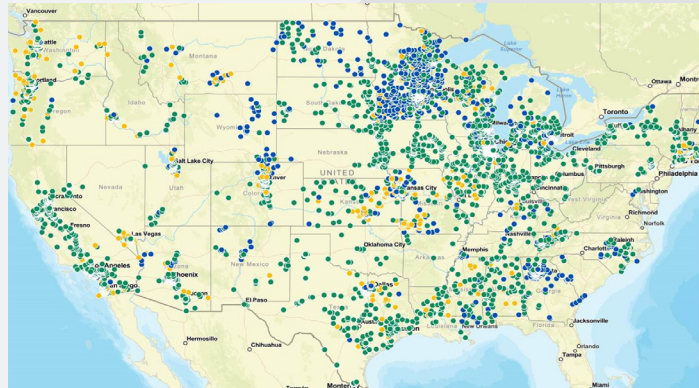

Certified Tier 1 Woman-owned Business Enterprise

Founded in 1973

- 30+ Years Experience in Outside Plant
- 1,500 Network Installation Technicians
- 27,000+ Projects Completed
- 750,000+ Miles Network Fiber Built
- 1,500+ Optical Transport Cabinets Built
- 7,100+ Customer Premise Installations
- \$300M+ Inventory Under Management
- 7 National Distribution Facilities
- 35 Regional Warehouse Facilities
- 8 Integration Facilities

OUTSIDE PLANT BUSINESS

WIRELESS PROGRAMS

PROUD MEMBERS OF THESE INDUSTRY ASSOCIATIONS.

KGPCo Telecommunications, Inc. is certified to the TL 9000 TL ID 4286

(800) 755-1950 | contactkgp@kgpco.com

www.kgpco.com