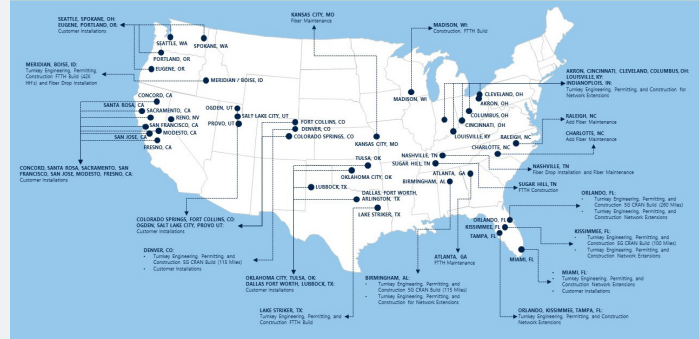

OUTSIDE PLANT BUSINESS