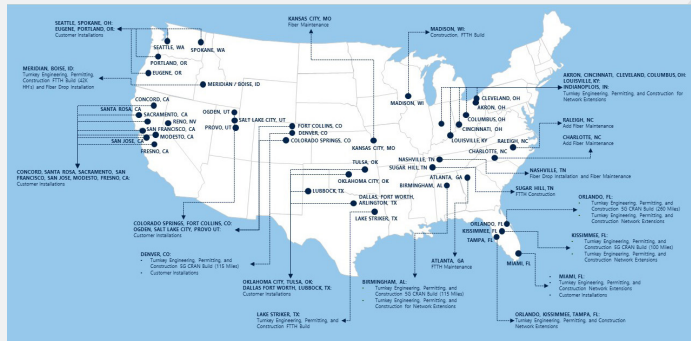

INSIDE PLANT SERVICES

- Implementation
- Operation & Maintenance
- Decommissioning
- Program Management
- Full Rack-level Integration

CLOUD SOLUTIONS

- Software, Open Source
- Solution Innovation Center
- System Integration
- Life Cycle Management
- Technology Strategy (LEAD)

PRODUCT, ADVANCED SUPPLY CHAIN AND DISTRIBUTION

- Product for all Solutions & Services
- Custom Delivery Programs
- Program & Order Management
- Supplier Management Services
- Supply Chain Consulting
- Warehousing, Material Planning, Sourcing & Transportation

KEY TECHNOLOGY PARTNERS

THE KGPCo ADVANTAGE

For over 45 years we have been a trusted partner for network design, engineering and deployment. Our end-to-end solutions are developed to meet your needs and are supported by our expert project teams who ensure your networks are built on time and on budget.

Certified Tier 1 Woman-owned Business Enterprise
Founded in 1973

- 30+ Years Experience in Outside Plant
- 1,500 Network Installation Technicians
- 27,000+ Projects Completed
- 750,000+ Miles Network Fiber Built
- 1,500+ Optical Transport Cabinets Built
- 7,100+ Customer Premise Installations
- $300M+ Inventory Under Management
- 7 National Distribution Facilities
- 35 Regional Warehouse Facilities
- 8 Integration Facilities

OUTSIDE PLANT BUSINESS