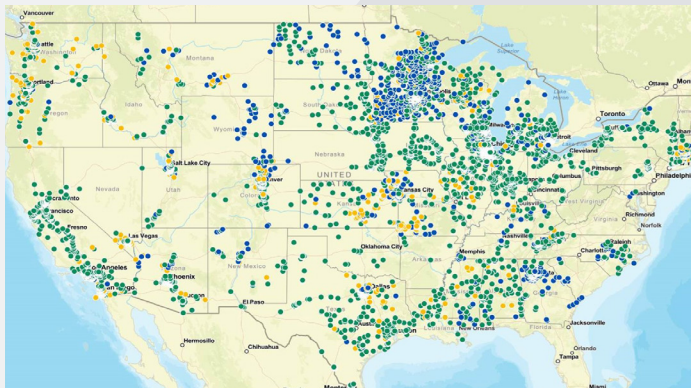

WIRELESS PROGRAMS

PROUD MEMBERS OF THESE INDUSTRY ASSOCIATIONS.

KGPCo Telecommunications, Inc. is certified to the TL9000 TL ID 4286

(800) 755-1950 | contactkgp@kgpco.com

www.kgpco.com