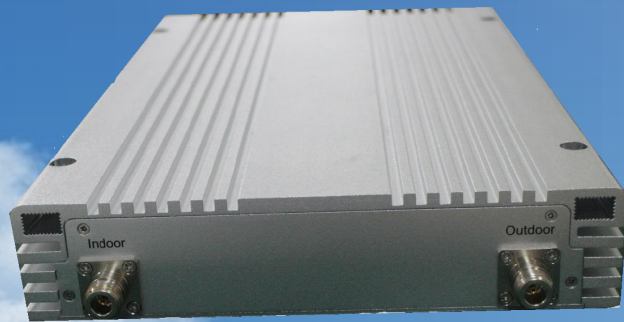

DID YOU KNOW?

SPOTWAVE

coverage made simple

SpotCell Flex

- The SpotCell 2000 Series includes two models: SC2331Xf Tri-band repeater & the SC2104Xf Single band repeater both with 20 dBm of downlink power.
- The SpotCell 3000 Series includes two models: SC3331Xf Tri-band repeater & the SC3104Xf Single band repeater both with 24 dBm of downlink power.
- Both series support all Cell, GSM, HSPA, HSPA+ and LTE standards.
- Available in multiple frequency band configurations.
- Remote configuration and alarm monitoring capability via SMNP v2c or v3.
- Auto-gain and shut-down function