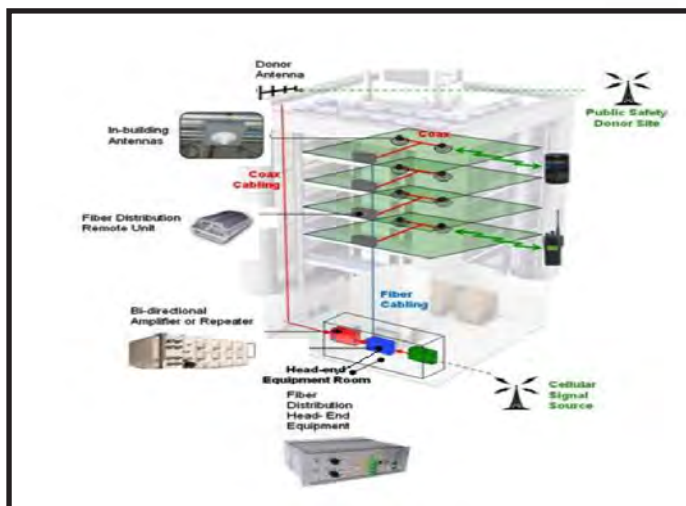

In-Building